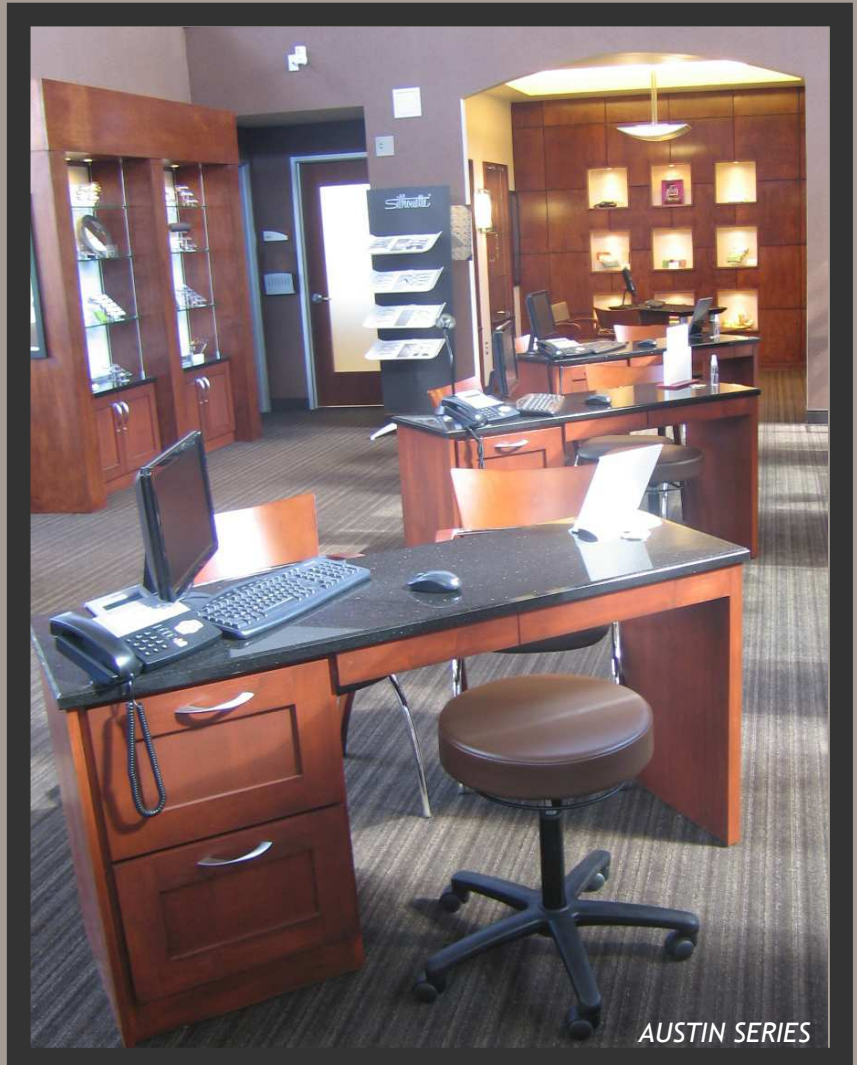

AUSTIN SERIES

Incorporating materials such as native hardwoods, glass and granite, KDA's goal is to provide innovative solutions while creating an environment that is visually welcoming, safe and functional for both staff and visitors.

Our manufacturing facility has complete design flexibility enabling us to build to your specifications exceeding your expectations. Attention to detail is crucial to every project from concept thru completion assuring your satisfaction.